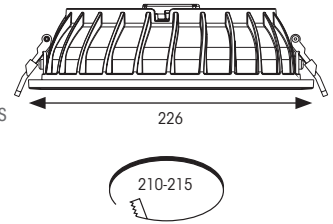

Galaxy

- Multi-wattage compact IP65 LED performance downlight suitable for education, commercial and healthcare applications
- Cut-out dimensions suitable to replace most PLC downlights
- Fitting and driver pre-wired with ST18 connectors
- Faceted reflector and optical fresnel lens provides outstanding performance, uniformity and glare control
- Removable twist on, twist off bezel provides option of utilising alternative bezel and drop glass accessories
- Dimmable and Emergency options, standard and Self-Test Emergency available using the Hawk Kit Emergency Pack
- Powered by Philips

OCTO
Option Available

Powered by
CASAMBI

INPUT	HERTZ	TEMP	LIFETIME (HRS)	CRI	SDCM	BEAM ANGLE	CLASS	IP
220/240V	50/60Hz	-20°C to 35°C	L80 36,000	80	5	100°	2	IP65

CODE	DESCRIPTION	WATTAGE	CCT	LUMENS	LM/W	UGR
AGALED	CCT Selectable - Multi-Wattage	11-16W	3000K/4000K	1400-2000lm (4000K)	131-125lm/W (4000K)	24